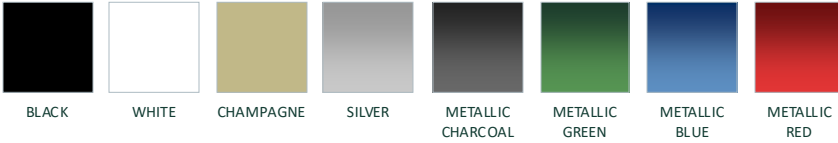

Voyage LR4

GENERAL

BODY COLOUR

As well as the standard colors we can accommodate any color you request
Seats can be customized to any color preference.

RANGE
95km

CAPACITY
4

MAX SPEED
35km/h
(Restricted)

BATTERY
Maintenance Free