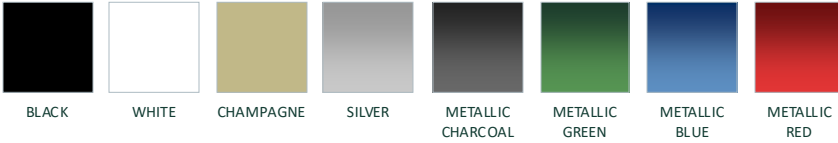

Voyage HR6

GENERAL

BODY COLOUR

As well as the standard colors we can accommodate any color you request
Seats can be customized to any color preference.

RANGE
80km

CAPACITY
6

MAX SPEED
35km/h
(Restricted)

BATTERY
Maintenance Free