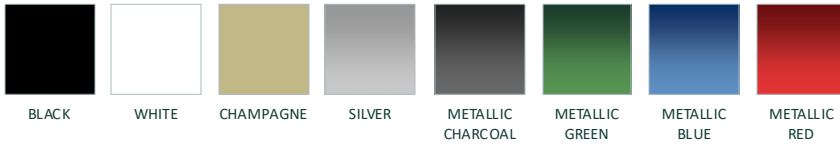

Jett LR6

GENERAL

BODY COLOUR

As well as the standard colors we can accommodate any color you request
Seats can be customized to any color preference.

RANGE
90km

CAPACITY
6

MAX SPEED
35km/h

BATTERY
Maintenance Free