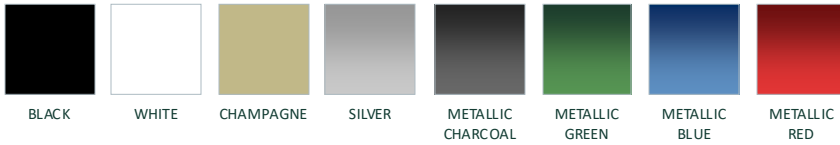

Jett LR4

GENERAL

BODY COLOUR

As well as the standard colors we can accommodate any color you request. Seats can be customized to any color preference.

RANGE
90km

CAPACITY
4

MAX SPEED
35km/h

BATTERY
Maintenance Free