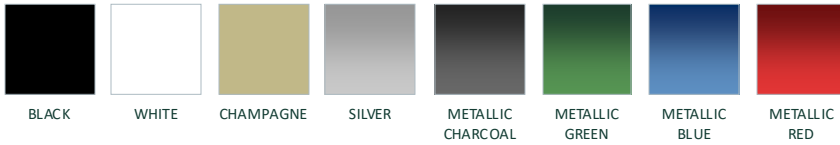

### BODY COLOUR

As well as the standard colors we can accommodate any color you request  
Seats can be customized to any color preference.

RANGE  
90km

CAPACITY  
6

MAX SPEED  
35km/h

BATTERY  
Maintenance Free