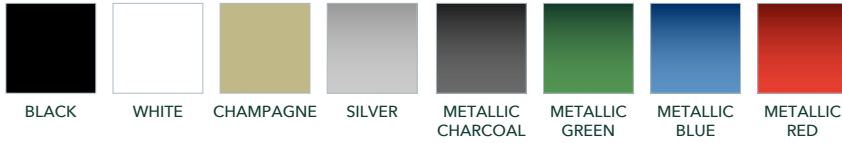

Voyage LR6

GENERAL

BODY COLOUR

As well as the standard colors we can accommodate any color you request. Seats can be customized to any color preference. Default colours are grey, black and tan.

 RANGE
95km