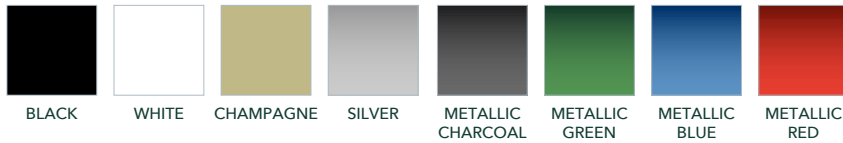

Voyage LR4

GENERAL

BODY COLOUR

As well as the standard colors we can accommodate any color you request.
Seats can be customized to any color preference.

 RANGE
95km

 CAPACITY
4

 MAX SPEED
**35km/h
(Restricted)**