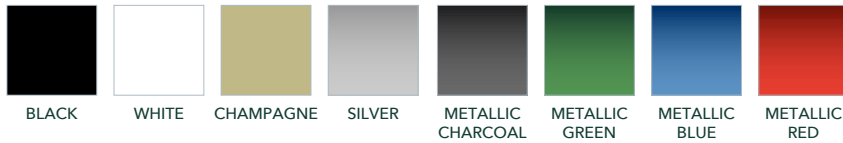

Voyage HR6

GENERAL

BODY COLOUR

As well as the standard colors we can accommodate any color you request. Seats can be customized to any color preference.

 RANGE
80km

 CAPACITY
6

 MAX SPEED
**35km/h
(Restricted)**