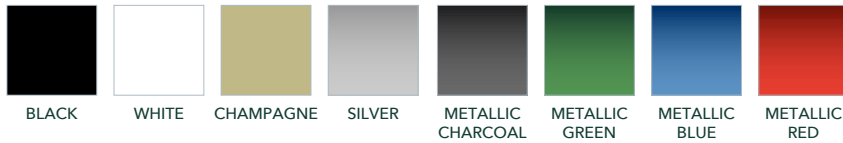

Voyage HR4

GENERAL

BODY COLOUR

As well as the standard colors we can accommodate any color you request. Seats can be customized to any color preference.

RANGE
80km

CAPACITY
4

MAX SPEED
35km/h
(Restricted)

BATTERY
Maintenance Free