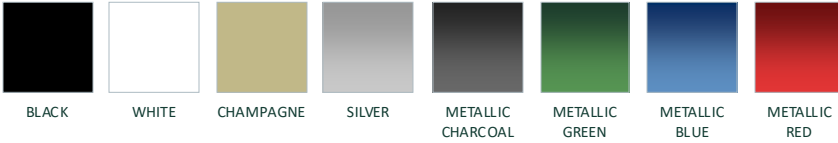

Voyage LR6

GENERAL

BODY COLOUR

As well as the standard colors we can accommodate any color you request. Seats can be customized to any color preference. Default colours are grey, black and tan

RANGE
95km

CAPACITY
6