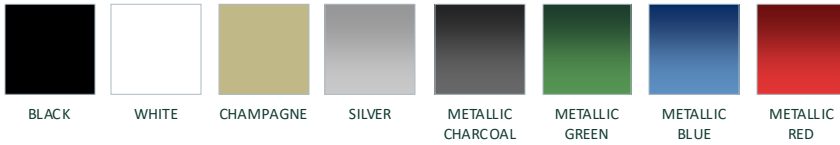

Jett HR4

GENERAL

BODY COLOUR

As well as the standard colors we can accommodate any color you request. Seats can be customized to any color preference.

RANGE
90km

CAPACITY
4

MAX SPEED
35km/h

BATTERY
Maintenance Free