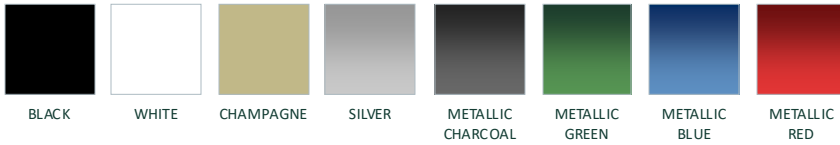

Jett Ambulance

GENERAL

BODY COLOUR

As well as the standard colors we can accommodate any color you request. Seats can be customized to any color preference.

RANGE
90km

CAPACITY
4

MAX SPEED
32km/h

BATTERY
Maintenance Free