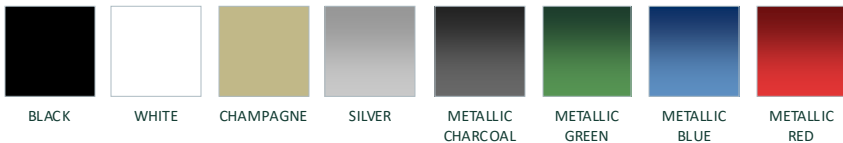

Cruzz LR2C Short Box

GENERAL

BODY COLOUR

As well as the standard colors we can accommodate any color you request
Seats can be customized to any color preference.

RANGE
90km

CAPACITY
2

MAX SPEED
32km/h

BATTERY
Maintenance Free