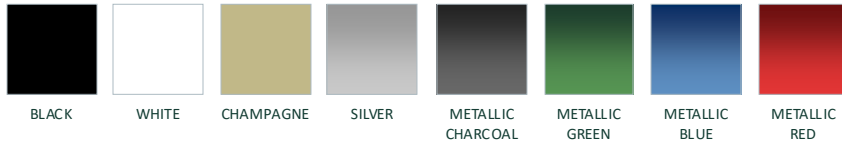

Cruzz LR2C Rubbish Box

GENERAL

BODY COLOUR

As well as the standard colors we can accommodate any color you request. Seats can be customized to any color preference.

RANGE
90km

CAPACITY
2

MAX SPEED
32km/h

BATTERY
Maintenance Free