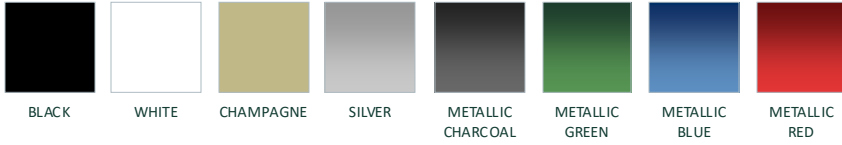

Cruzz LR2C Long Box

GENERAL

BODY COLOUR

As well as the standard colors we can accommodate any color you request
Seats can be customized to any color preference.

RANGE
90km

CAPACITY
2

MAX SPEED
35km/h

BATTERY
Maintenance Free