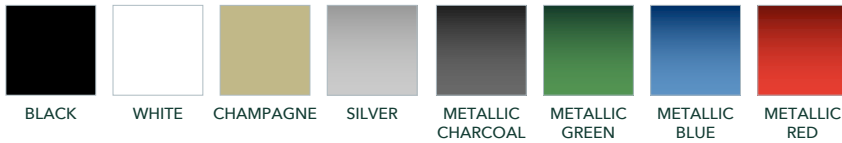

### BODY COLOUR

As well as the standard colors we can accommodate any color you request. Seats can be customized to any color preference.

**RANGE**  
90km

**CAPACITY**  
4

**MAX SPEED**  
26km/h

**BATTERY**  
Lead acid