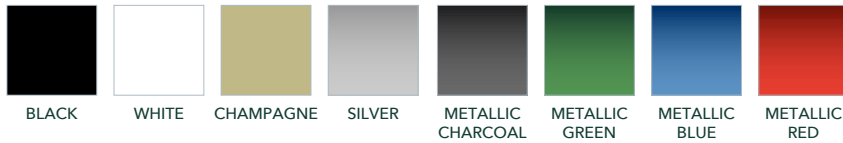

# Jett LR4

### BODY COLOUR

As well as the standard colors we can accommodate any color you request. Seats can be customized to any color preference.

**RANGE**  
100km

**CAPACITY**  
4

**MAX SPEED**  
35km/h

**BATTERY**  
Lead acid