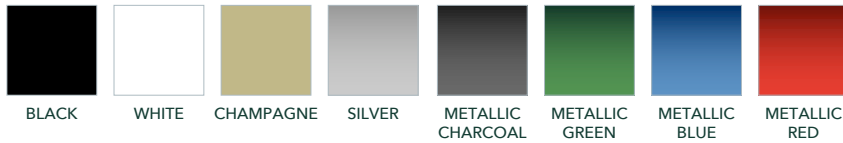

Jett HR4

GENERAL

BODY COLOUR

As well as the standard colors we can accommodate any color you request. Seats can be customized to any color preference.

RANGE
90km

CAPACITY
4

MAX SPEED
35km/h

BATTERY
Lead acid