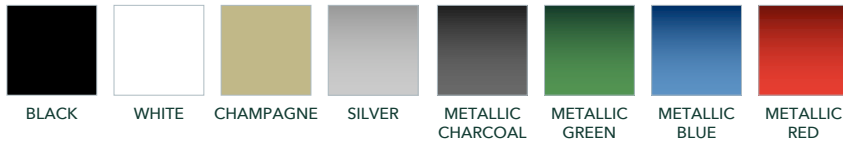

Jett Ambulance

GENERAL

BODY COLOUR

As well as the standard colors we can accommodate any color you request. Seats can be customized to any color preference.

 RANGE
90km

 CAPACITY
4

 MAX SPEED
30km/h

 BATTERY
Maintenance Free