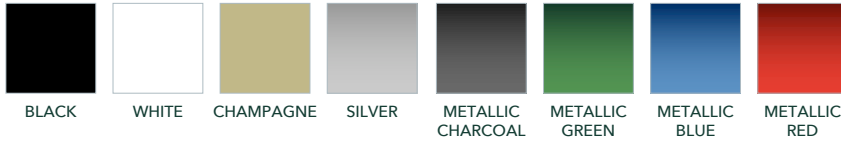

Voyage LR6

GENERAL

BODY COLOUR

As well as the standard colors we can accommodate any color you request. Seats can be customized to any color preference. Default colours are grey, black and tan.

 RANGE
95km