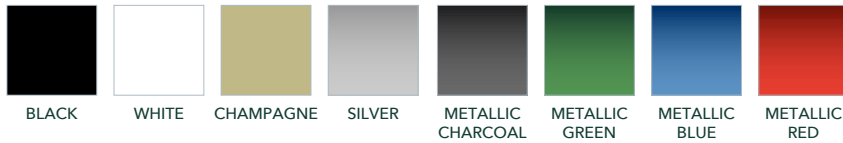

Voyage LR4

GENERAL

BODY COLOUR

As well as the standard colors we can accommodate any color you request. Seats can be customized to any color preference.

 RANGE
95km

 CAPACITY
4

 MAX SPEED
**35km/h
(Restricted)**