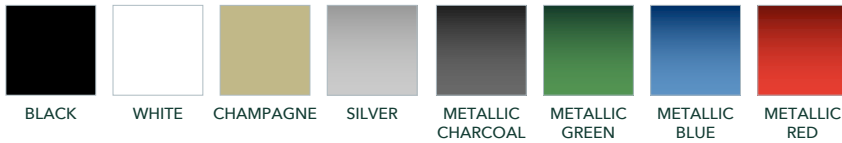

Voyage HR4

GENERAL

BODY COLOUR

As well as the standard colors we can accommodate any color you request. Seats can be customized to any color preference.

RANGE
80km

CAPACITY
4

MAX SPEED
35km/h
(Restricted)

BATTERY
Maintenance Free