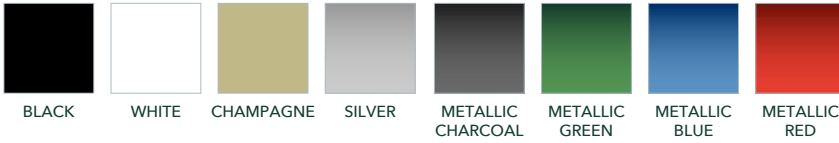

Tripp HR4

GENERAL

BODY COLOUR

As well as the standard colors we can accommodate any color you request. Seats can be customized to any color preference.

 RANGE
90km

 CAPACITY
4

 MAX SPEED
30km/h

 BATTERY
Maintenance Free