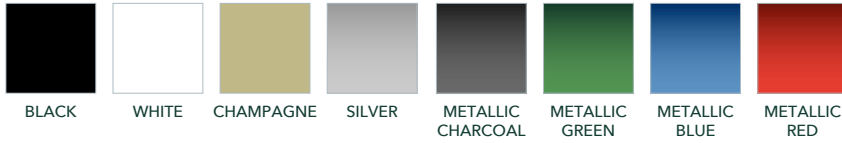

# Trekk LR4

### BODY COLOUR

As well as the standard colors we can accommodate any color you request. Seats can be customized to any color preference.

**RANGE**  
80km

**CAPACITY**  
4

**MAX SPEED**  
25km/h

**BATTERY**  
Lead acid