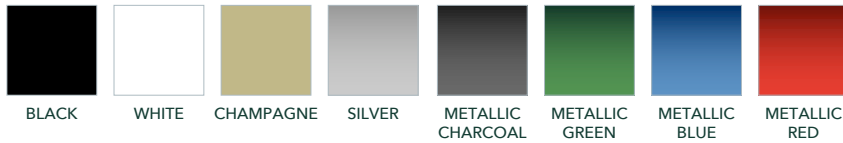

Trekk HR4

GENERAL

BODY COLOUR

As well as the standard colors we can accommodate any color you request. Seats can be customized to any color preference.

RANGE
80km

CAPACITY
4

MAX SPEED
25km/h

BATTERY
Lead acid