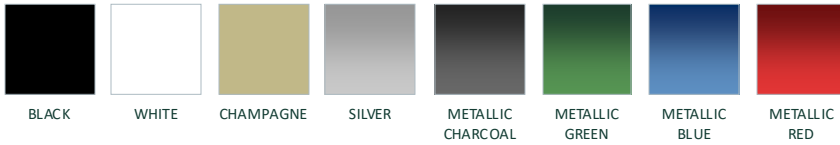

# Jett LR4

### BODY COLOUR

As well as the standard colors we can accommodate any color you request  
Seats can be customized to any color preference.

RANGE  
90km

CAPACITY  
4

MAX SPEED  
35km/h

BATTERY  
Maintenance Free