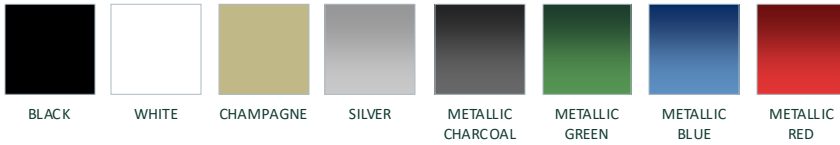

Jett HR4

GENERAL

BODY COLOUR

As well as the standard colors we can accommodate any color you request
Seats can be customized to any color preference.

RANGE
90km

CAPACITY
4

MAX SPEED
35km/h

BATTERY
Maintenance Free