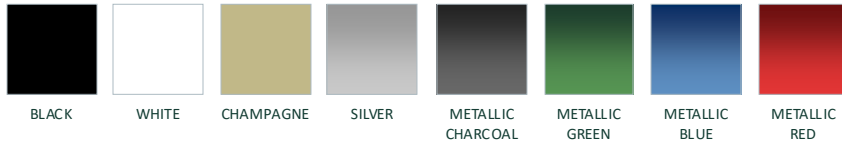

Cruzz LR6

GENERAL

BODY COLOUR

As well as the standard colors we can accommodate any color you request
Seats can be customized to any color preference.

RANGE
90km

CAPACITY
6

MAX SPEED
30km/h

BATTERY
Maintenance Free