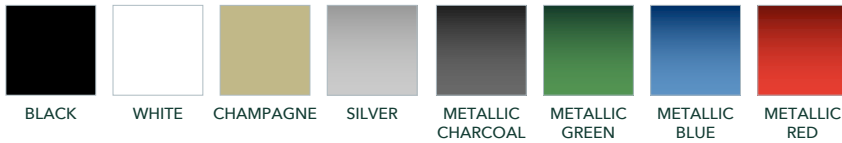

Rekke LR4

GENERAL

BODY COLOUR

As well as the standard colors we can accommodate any color you request. Seats can be customized to any color preference.

RANGE
90km

CAPACITY
4

MAX SPEED
26km/h

BATTERY
Lead acid