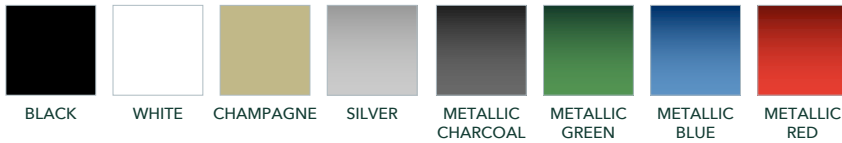

Rekke HR4

GENERAL

BODY COLOUR

As well as the standard colors we can accommodate any color you request. Seats can be customized to any color preference.

RANGE
90km

CAPACITY
4

MAX SPEED
26km/h

BATTERY
Lead acid