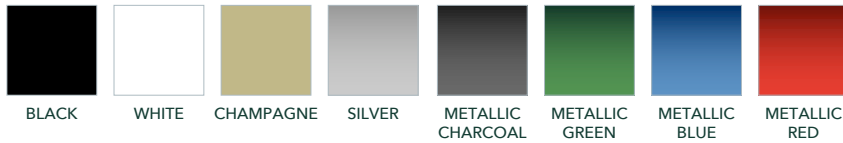

Jett LR6

GENERAL

BODY COLOUR

As well as the standard colors we can accommodate any color you request. Seats can be customized to any color preference.

 RANGE
90km

 CAPACITY
6

 MAX SPEED
30km/h

 BATTERY
Lead acid