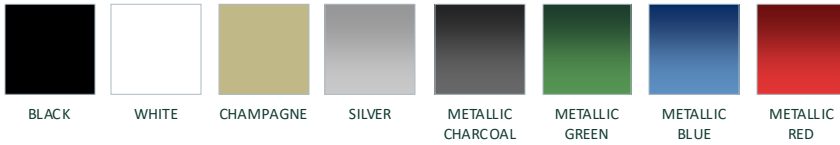

Jett HR6

GENERAL

BODY COLOUR

As well as the standard colors we can accommodate any color you request
Seats can be customized to any color preference.

RANGE
90km

CAPACITY
6

MAX SPEED
35km/h

BATTERY
Maintenance Free